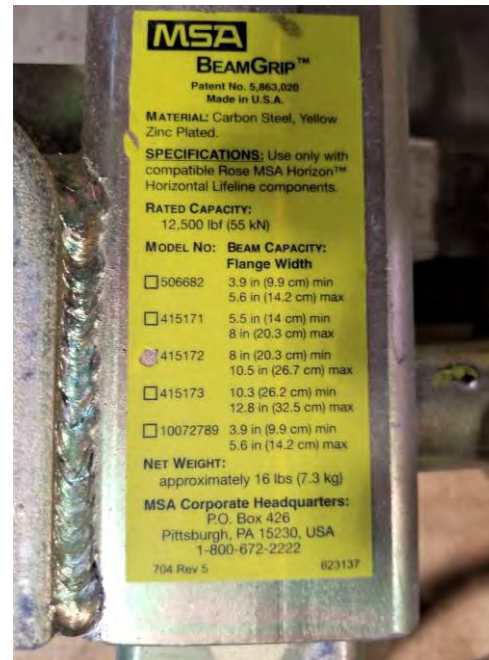

## Additional Lots: MSA Safety Equipment

**SLE 19-044 LARGE Industrial Equipment Sale**

**SLE 19-044 LARGE Industrial Equipment Sale**

EX464

EX465

**SLE 19-044 LARGE Industrial Equipment Sale**

**SLE 19-044 LARGE Industrial Equipment Sale**